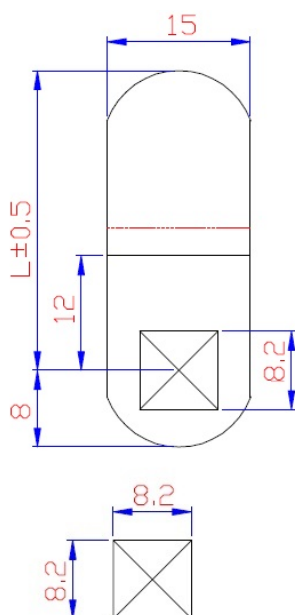

PRODUCT SHEET

Description:

Cam No. A35 F/1900 & 5250 Series, Cranked 3mm, C/E 45mm

Item number:

14.04.735-0

Units	Box	Carton	HS Code	Barcode
Pcs.	1	500	8301600090	
				5704866454384

CODE	L	H
A31	25	3
A32	30	3
A33	35	3
A34	40	3
A35	45	3
A36	50	3